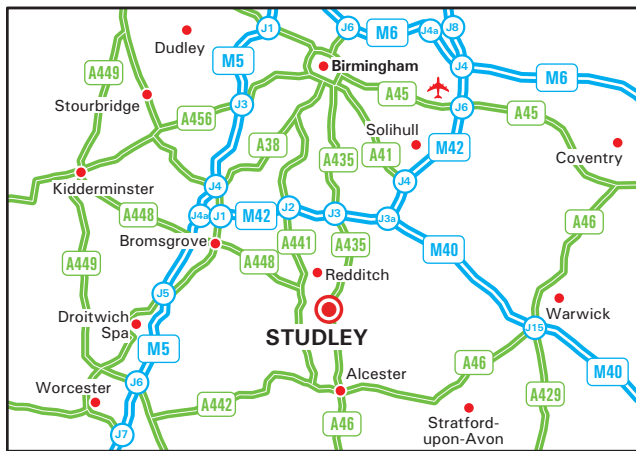

Synectics plc
 Studley Point - 88 Birmingham Road
 Studley - Warwickshire B80 7AS
 Tel: 01527 850080
 www.synecticsplc.com

From M42

Leave the M42 at Junction 3 (signed B'ham (S), Redditch, Evesham & A435).
 Join the A435 towards Redditch.
 Remain on the A435 for 6 miles
 We are located on the right hand side (see inset).

From M40

Join the M42 Westbound.
 Leave the M42 at Junction 3 (signed B'ham (S), Redditch, Evesham & A435).
 Join the A435 towards Redditch.
 Remain on the A435 for 6 miles
 We are located on the right hand side (see inset).

By Train 🚆

Redditch is served by trains from Birmingham New Street, Selly Oak, Longbridge, Sutton Coldfield and Lichfield

Parking P

Car parking is available on site

PRODUCED BY BUSINESS MAPS LTD FROM DIGITAL DATA. © BARTHOLOMEW (2005)