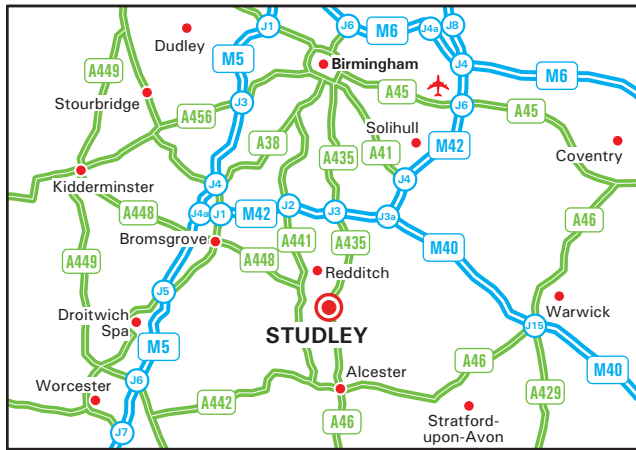

Synectics plc
 Studley Point - 88 Birmingham Road
 Studley - Warwickshire B80 7AS
 Tel: 01527 850080
 www.synecticsplc.com

From M42

Leave the M42 at Junction 3 (signed B'ham (S), Redditch, Evesham & A435).
 Join the A435 towards Redditch.
 Remain on the A435 for 6 miles
 We are located on the right hand side (see inset).

From M40

Join the M42 Westbound.
 Leave the M42 at Junction 3 (signed B'ham (S), Redditch, Evesham & A435).
 Join the A435 towards Redditch.
 Remain on the A435 for 6 miles
 We are located on the right hand side (see inset).

By Train

Redditch is served by trains from Birmingham New Street, Selly Oak, Longbridge, Sutton Coldfield and Lichfield

Parking P

Car parking is available on site

PRODUCED BY BUSINESS MAPS LTD FROM DIGITAL DATA. © BARTHOLOMEW (2005)